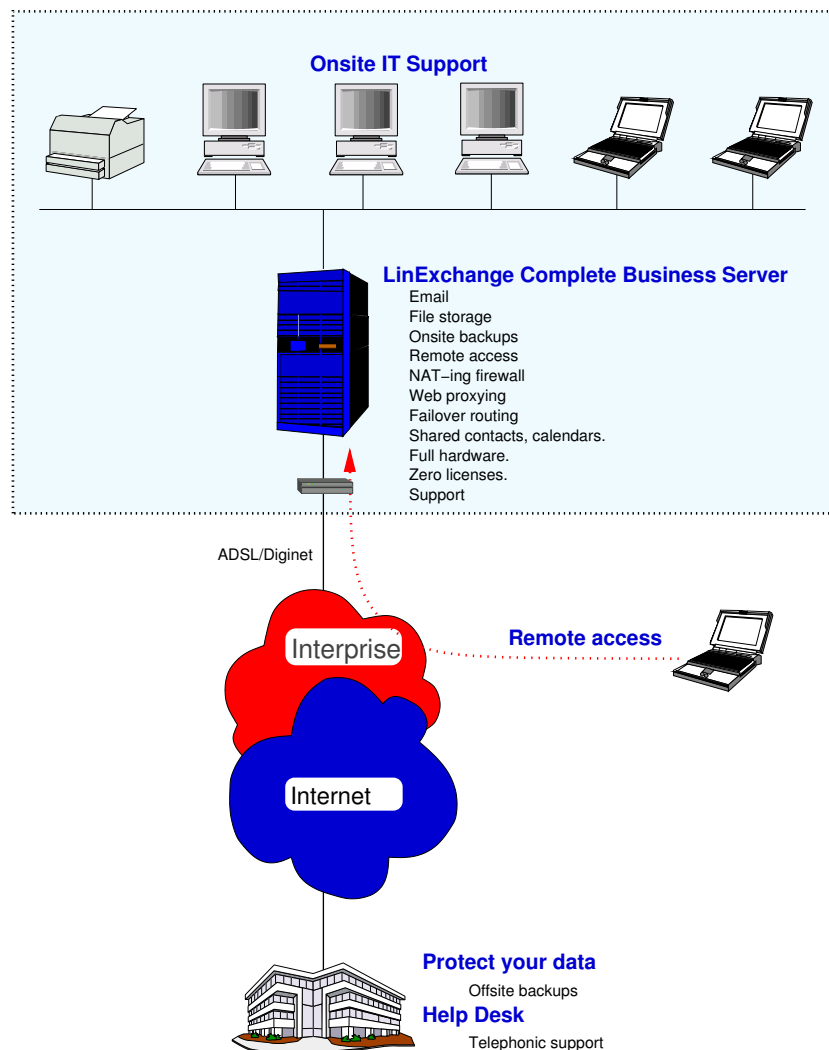

The Complete Business Server

Do you have your own company server?

- Does your company rely on email?
- Are you managing your company data?
- Do you need full roaming remote access?
- Are you fed up with computer viruses?
- Are your servers falling over?

Move to our Linux-powered **best-selling all-in-one** service offering, **LINEXCHANGE**.

Protect your data

Have you ever lost data?

- Safe-guard your business now
- Protect against fire, theft, and human error.

Full onsite backups daily, **plus** full offsite backups weekly. Giving you complete peace of mind with **SYNC7**, **DISKMIRROR7** and **RRDISKMIRROR7**.

LINEXCHANGE and **SYNC7** present two complete and tightly integrated solutions for many of your business IT needs. What's more, they achieve this at a reasonable price, together with our strong commitment to supporting you along the way.

LINEXCHANGE—The Complete Business Server

As our best-selling flagship offering, LINEXCHANGE is an all-in-one solution for small- and medium-sized businesses. With a LINEXCHANGE server computer placed at your business' premises, you'd be hard-pressed to find a service offering rivalling LINEXCHANGE's set of features together with SevenC's legendary levels of support.